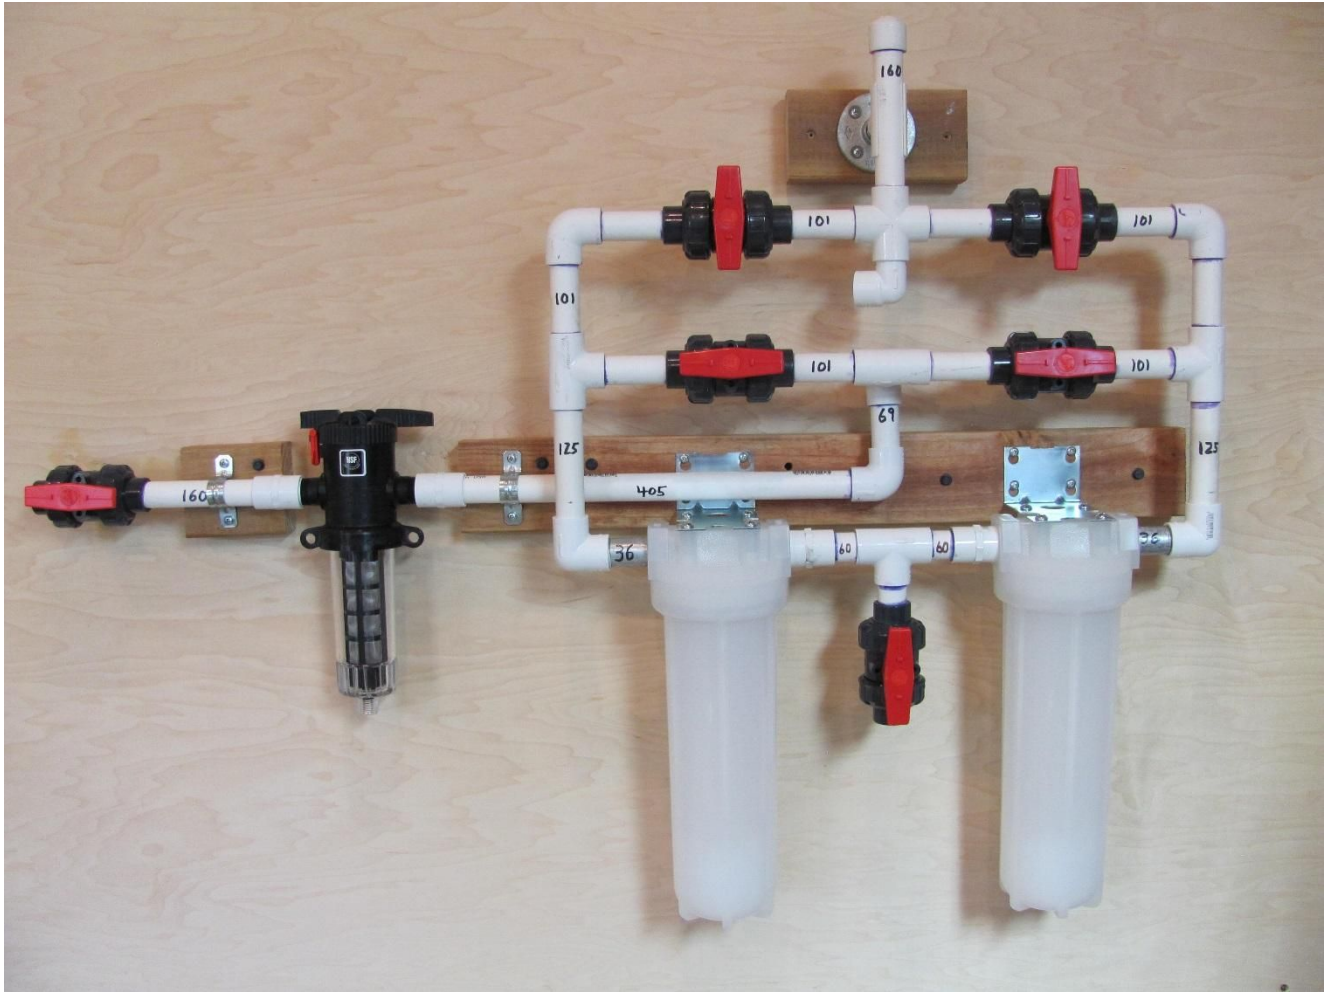

**BACKFLUSH INSTRUCTIONS**  
**FACILITY FILTER MODEL FFV 501**

**NORMAL OPERATING POSITION**

**BACKFLUSH LEFT FILTER POSITION**

**BACKFLUSH RIGHT FILTER POSITION**

**BACKFLUSH BOTH FILTERS DAILY UNTIL WATER RUNS CLEAR**