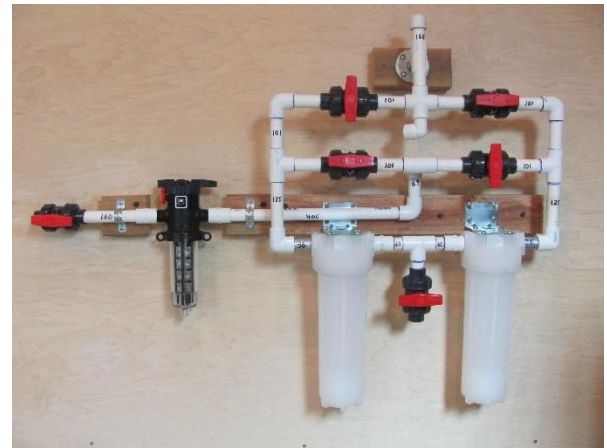

**BACKFLUSH INSTRUCTIONS**  
**FACILITY FILTER MODEL FFV 501**

**NORMAL OPERATING POSITION**

**BACKFLUSH LEFT FILTER POSITION**

**BACKFLUSH RIGHT FILTER POSITION**

**BACKFLUSH BOTH FILTERS DAILY UNTIL WATER RUNS CLEAR**